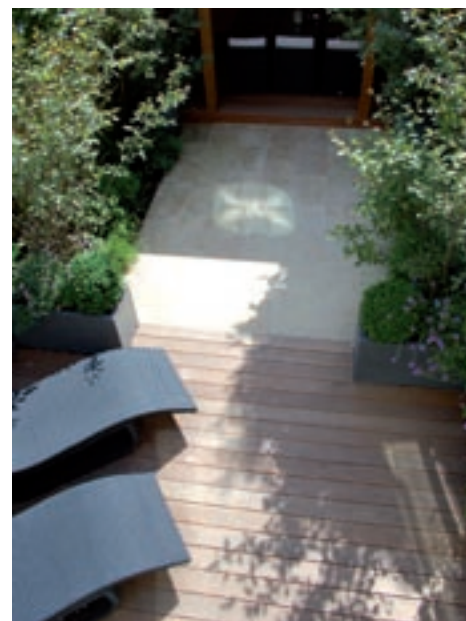

City Garden, Queens Park, North West London

James Walsh

Living Colour Gardens

www.livingcolourgardens.co.uk

Brief

The original garden had been badly planned with a deck that jutted out of the house on its own. The clients wanted somewhere where they could sit and relax near the house, and entertain in a snug style room at the back of the garden. The house itself had recently been renovated in a modern, contemporary style and they wanted to continue with a similar ethos in the garden.

Design

The idea was to split the garden down the middle, with the deck near the house reflecting the deck at the rear. The middle section of the garden is an area of contemplation, started at by both the front and rear of the garden. At night time the middle section becomes dramatically lit up, with light directed up four multi-stem *Amelanchier lamarckii* in curved glass-reinforced concrete planters, and fairy lights winding their way through bamboo hedging, screening both perimeter fence lines.

A simple room at the back was built using 2x1 hardwood battens for the walls, and

bamboo screening panels for the ceiling. The room has heating installed to facilitate warm outdoor dinners late into the season.

The main focus of the planting round the deck near the house was based around scent, so trachelospermums were mixed with Chocolate vines (*Akebia quinata*) and herbs were dotted round the planters.

The overall aim of this design was to create a relaxed, intimate and scented area at the end of the garden that is nearer the house, and a simple, yet stylish room in which to entertain at the other end.